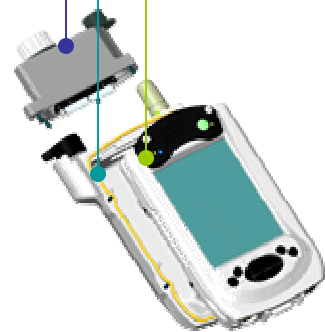

Powerful

Depending on your configuration, RPDA delivers from 1,400 to 5,000 mAhs of continuous battery life. With the optional extended battery adapter, you can take the RPDA up to nearly 12,000 mAh of operation. This translates to the ability to work a full shift before having to find a charger.

Optional functionality includes GPS, Barcode, WWAN, Biometrics, Sensors, Radios and Cameras

Tightly integrated aluminum chassis withstands drops, temps, vibration and other hazards.

Unique breakaway design offers easy battery access and field upgrades.